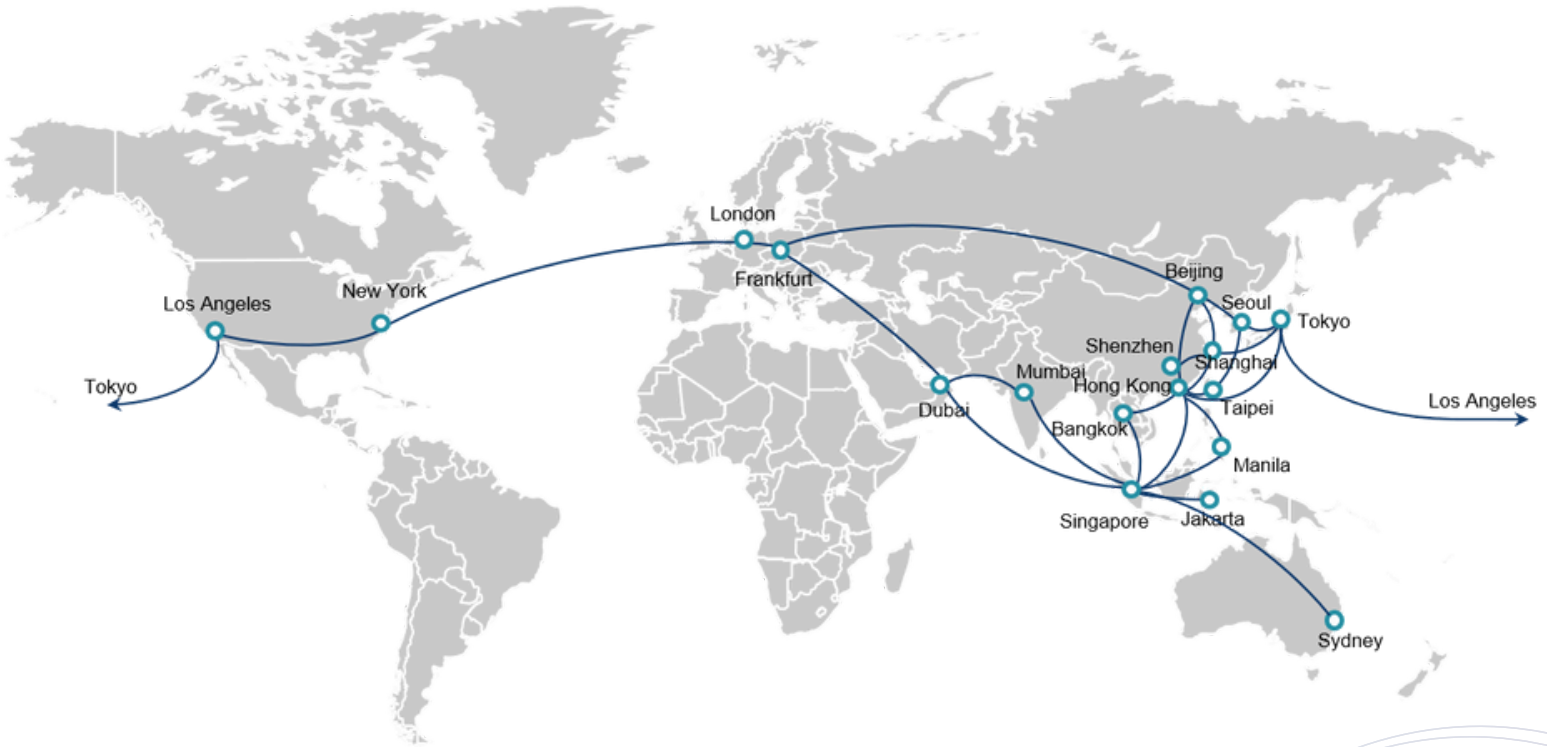

FACT ABOUT US

16 + Years of Experience

30 + Data Centers

120 + Network PoPs
Including 60+ PoPs in China

300 + Global Cities Coverage

7,600 + Global Customers

10,000 + MPLS/SD-WAN Client Sites

Enterprise Network

60+ PoPs in Mainland China with N*100G internet access capabilities

Major Cities Highlight:
Beijing, Shanghai, Guangzhou, Shenzhen, Tianjin, Chongqing, Chengdu, Shenyang, Dongguan, Xian, Nanjing, Kunshan, Hefei, Hangzhou, Changzhou, Wuhan, Dalian, Guiyang, Suzhou, Wuxi, Changsha, Qingdao, Xiamen, Shijiazhuang, Zhengzhou, Zhongshan, Zhuhai, Foshan, Fuzhou, Nanchang, Changchun and more

Cypresstel is a carrier-neutral service provider that offers comprehensive connectivity solutions from China to the world. Our strong backbone network covers over 300 cities, and we have a robust China cross-border network along with extensive resources in Southeast Asia. We are committed to meeting all your connectivity needs with our reliable services.

WHY CHOOSE US

EXTENSIVE NETWORK COVERAGE

We've built an extensive network infrastructure comprising of over 120 Network PoPs that span across 300+ global cities. Our presence in China is particularly strong with over 60 PoPs, which ensures consistent and hassle-free communication for our customers.